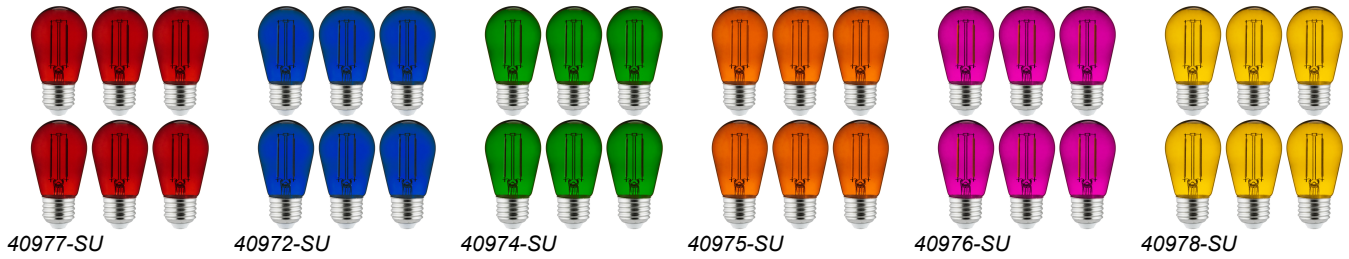

#### DESCRIPTION:

Shop Sunlite for all of your s14 string light and sign light bulbs! This line of LED s14 bulbs have a sleek transparent Edison look with glass colored in amber, black, blue, green, orange, purple, red and yellow. These colored string light bulbs will add a great colorful and fun look when paired together or a beautiful themed look when all one color.

### Product Dimensions

<b>MOL (in)</b>	3.46
<b>Item Dimension (in)</b>	(W) 1.69 (H) 3.46 (D) 1.69
<b>Item Weight (lb)</b>	0.040
<b>Package Dimension (in)</b>	(W) 5.96 (H) 4.44 (D) 4.14
<b>Package Weight (lb)</b>	0.45

## VARIATIONS:

<i>Item Number</i>	<i>Description</i>	<i>Watts</i>	<i>Color</i>	<i>Hours</i>	<i>Pack</i>
40977-SU	S14/LED/FS/2W/TR/6PK	2	RED	15000	6
40972-SU	S14/LED/FS/2W/TB/6PK	2	BLUE	15000	6
40974-SU	S14/LED/FS/2W/TG/6PK	2	GREEN	15000	6
40975-SU	S14/LED/FS/2W/TO/6PK	2	ORANGE	15000	6
40976-SU	S14/LED/FS/2W/TP/6PK	2	PURPLE	15000	6
40978-SU	S14/LED/FS/2W/TY/6PK	2	YELLOW	15000	6